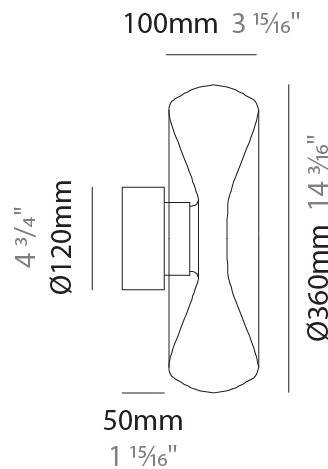

FOLD SURFACE

D143003-

base number	Color	Finish	Finish
	Temperature	Options	Options

1. To build a product code in our configurator select the specify button on the base model # product page
2. To build a manual product code on this datasheet choose from the options listed below in blue font and add the suffix to the base model #

GENERAL

Series: Fold
Brand: Cangini & Tucci
Division: Design
Mounting Type: Surface
Mounting Location: Wall
Subcategory: Ambient

PHYSICAL

Shape: Abstract
Diameter (mm): 360
Diameter (in): 14 ³/₁₆
Height (mm): 360
Depth (mm): 150
Height (in): 14 ³/₁₆
Depth (in): 5 ⁷/₁₆
Light Distribution: Omnidirectional
Weight (kg): 1.735
Weight (lbs): 3.83
Fixture Finish: AMB / GRN / PNK / RUB / SKB / SMK / TOB / TRA
Holder Finish: CHR / BLK
Fixture Material: Glass / Metal
Cable Details: 1500mm Transparent Cable
Upon Request: Black Fabric Cable

ELECTRICAL

Lamp Type: LED
Input Wattage (W): 14
Total Output Wattage (W): 11.7
Dimming: Phase Dimming (120Vac Only)
Driver Included: Yes
Driver Location: Integrated
Driver Type: Constant Current - 120Vac
Driver Class: Class 2
Input Voltage (V): 120 - 277
Constant Current (MA): 350
Upon Request: 0-10Vdc dimming / Non-dimming 120-277Vac

LED

Color Temperature (°K): 2700 / 3000
Nominal Lumen (lm): 1615
CRI: >95 CRI

OPTICAL

RATINGS AND CERTIFICATIONS

Certified By: Certified for North American Standards
IP rating: IP20