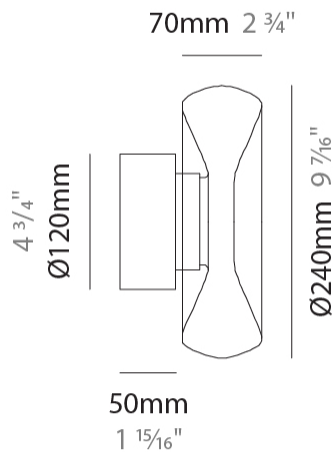

PROJECT	
TYPE	
SPECIFIER	
QUANTITY	
DATE	

FOLD SURFACE

D143002-

base number	Color	Finish	Finish
	Temperature	Options	Options

1. To build a product code in our configurator select the specify button on the base model # product page
2. To build a manual product code on this datasheet choose from the options listed below in blue font and add the suffix to the base model #

GENERAL

Series: Fold
Brand: Cangini & Tucci
Division: Design
Mounting Type: Surface
Mounting Location: Wall
Subcategory: Ambient

PHYSICAL

Shape: Abstract
Diameter (mm): 240
Diameter (in): 9 7/16
Height (mm): 240
Depth (mm): 120
Height (in): 9 7/16
Depth (in): 4 3/4
Light Distribution: Omnidirectional
Weight (kg): 1.135
Weight (lbs): 2.50
Fixture Finish: AMB / GRN / PNK / RUB / SKB / SMK / TOB / TRA
Holder Finish: CHR / BLK
Fixture Material: Glass / Metal
Cable Details: 1500mm Transparent Cable
Upon Request: Black Fabric Cable

ELECTRICAL

Lamp Type: LED
Input Wattage (W): 14
Total Output Wattage (W): 11.7
Dimming: Phase Dimming (120Vac Only)
Driver Included: Yes
Driver Location: Integrated
Driver Type: Constant Current - 120Vac
Driver Class: Class 2
Input Voltage (V): 120 - 277
Constant Current (MA): 350
Upon Request: 0-10Vdc dimming / Non-dimming 120-277Vac

LED

Color Temperature (°K): 2700 / 3000
Nominal Lumen (lm): 1615
CRI: >95 CRI

OPTICAL

RATINGS AND CERTIFICATIONS

Certified By: Certified for North American Standards
IP rating: IP20